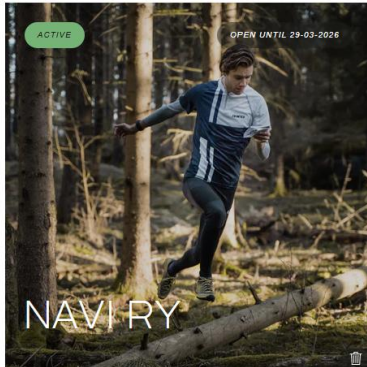

Kirjaututtuasi verkkokauppa kysyy Team Codea. Navin koodi on ”naviry-4272”. Paina add.

WELCOME

Here is an overview of your Teams.

Activate Team store

+ Add